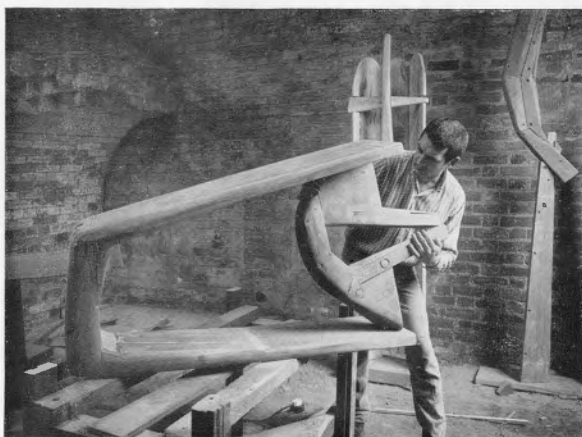

CLIVE SHEPPARD
recent sculpture

NEW VISION CENTRE GALLERY
4 SEYMOUR PLACE, MARBLE ARCH, WI • AMBASSADOR 5965

CLIVE SHEPPARD

Born 1930 London. 1946 Studied Architecture. 1953 Studied Sculpture, St. Martin's College of Art. 1960 Assistant to Henry Moore. Teaches at Hornsey College of Art and Bournemouth College of Art. Exhibitions: New Vision Centre Gallery, Institute of Contemporary Art, Gallery One, Bear Lane Gallery, Oxford. Collections: Arts Council of Great Britain. Private collections in England and abroad.

Photographs by Markovitz

TITLES

1. SPAR HEAD '63 6' long
2. MOVING '64 8' long
3. CITY '64 5' high
4. SPLIT HEAD '63 8' 6" high
5. CUT OUT '63 7' 0" high
6. INDIA '64 6' 3" high
7. TALISMAN '64 6' 6" high
8. SPRING '64 5' 6" high
9. GENESIS '64 5' 0" high
10. AMAZON '64 7' 6" high